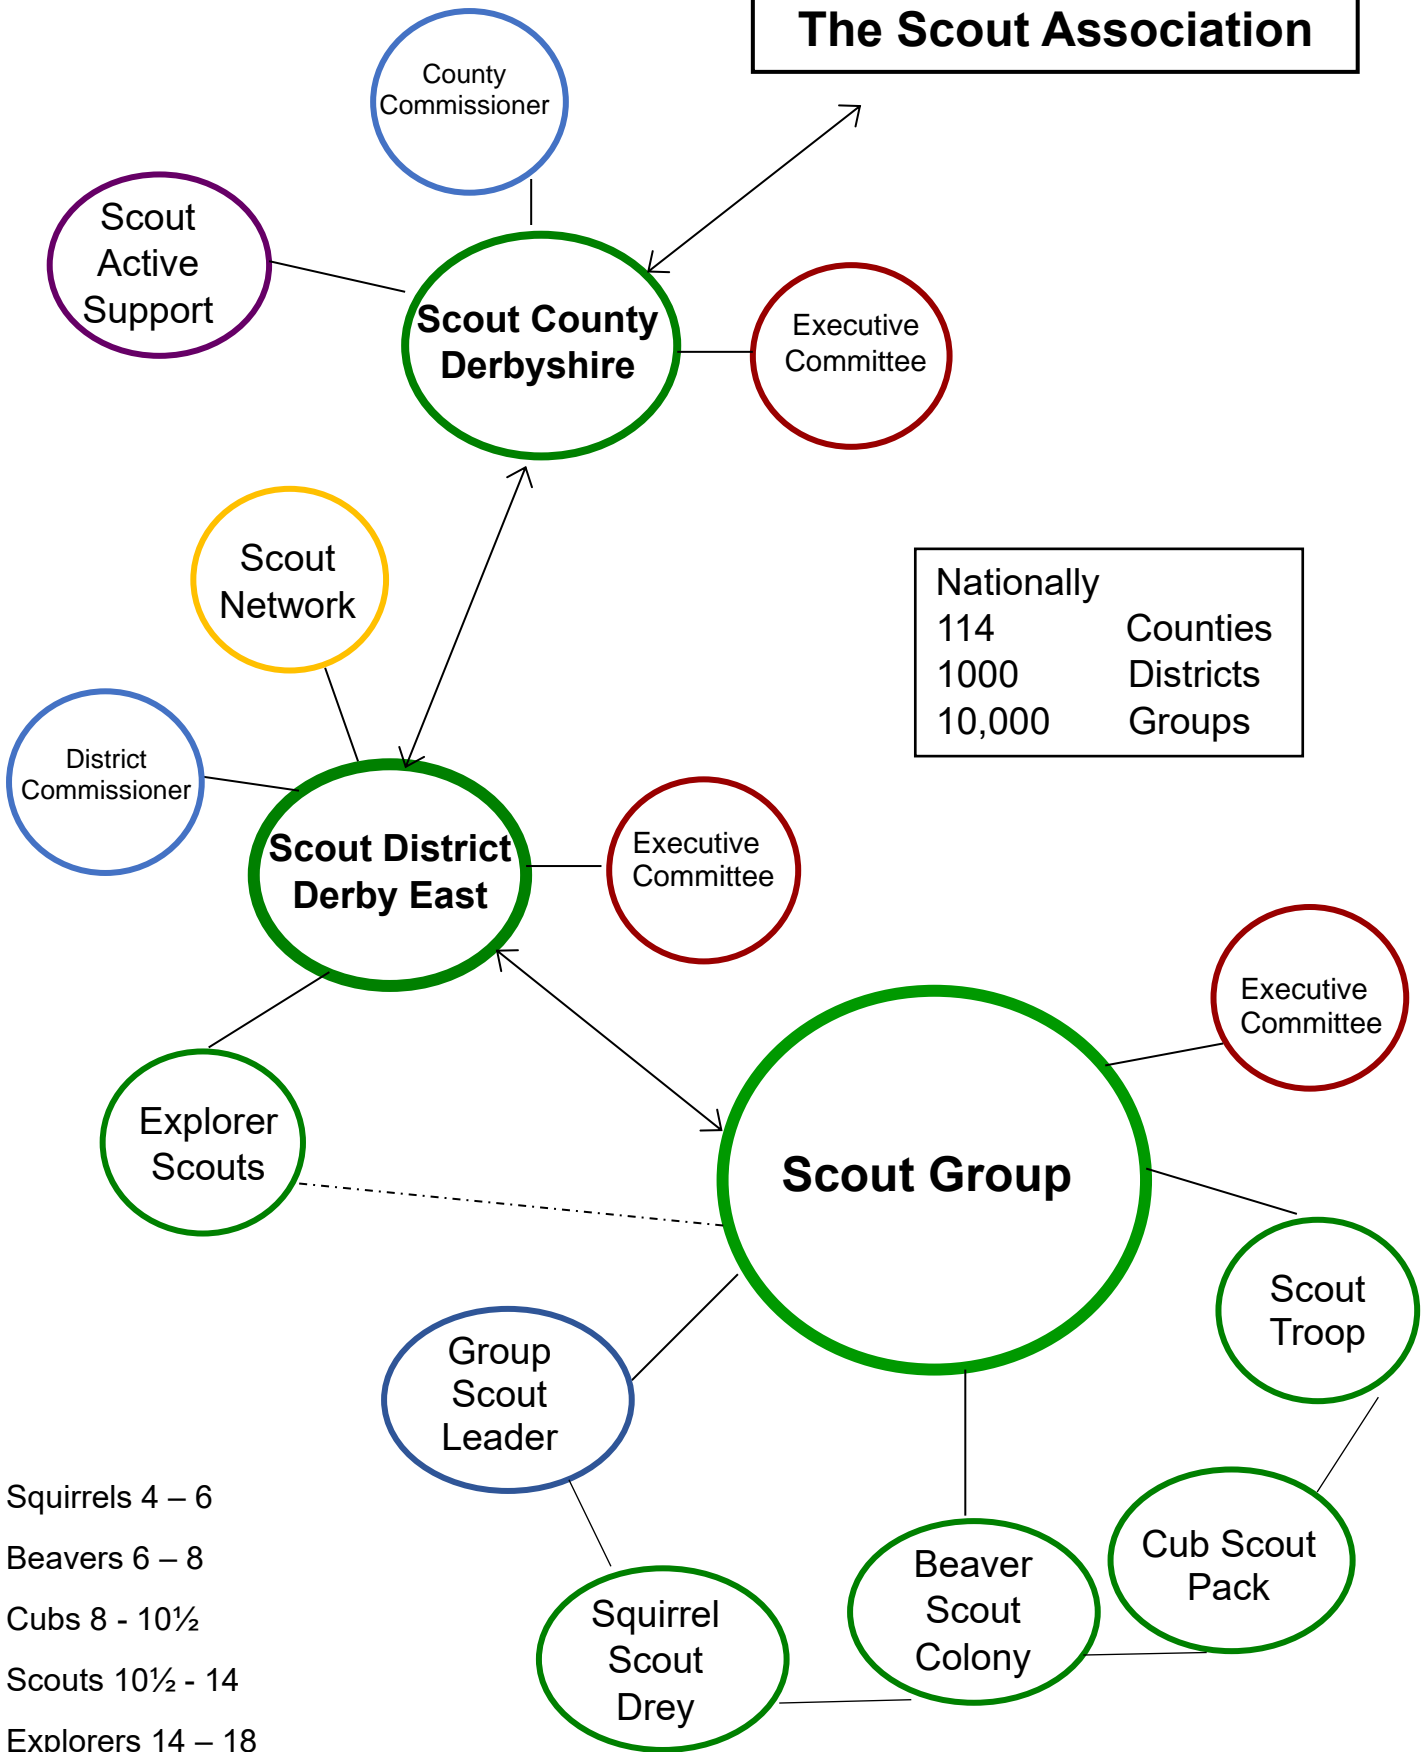

The Scout Association

Nationally	
114	Counties
1000	Districts
10,000	Groups

- Squirrels 4 – 6
- Beavers 6 – 8
- Cubs 8 - 10½
- Scouts 10½ - 14
- Explorers 14 – 18
- Young Leaders 14 – 18
- Network 18 – 25
- Leaders 18 -